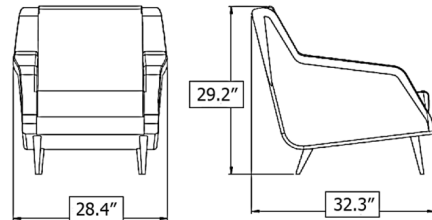

Shown in walnut / dandy 903

Specifications

COLOR	Dandy 903
BODY FINISH	Walnut
WATTAGE	N/A
DIMMER	N/A
DIMENSIONS	28.35"W x 29.92"H x 32.28"D
BULB	N/A
COUNTRY OF ORIGIN	Lithuania

CLICK TO VIEW PRODUCT

Notes: