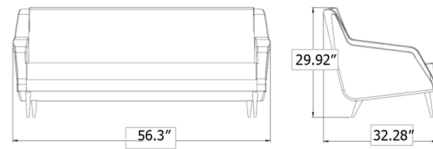

Shown in black / dandy 606

Specifications

COLOR	Dandy 606
BODY FINISH	Black
WATTAGE	N/A
DIMMER	N/A
DIMENSIONS	56.3"W x 29.92"H x 32.28"D
BULB	N/A
COUNTRY OF ORIGIN	Lithuania

CLICK TO VIEW PRODUCT

Notes: