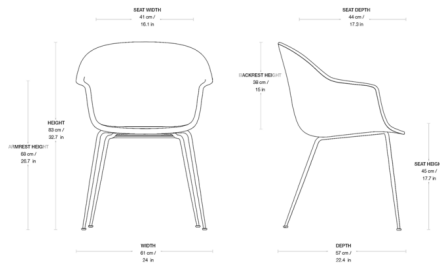

By Gubi

Description

Enjoy more of your luxurious dining room space with the Bat Upholstered Dining Chair. This dynamic dining room chair is crafted with Scandinavian influence and prioritizes simplicity and functionality. Sculpted in a distinctive webbed bat wing silhouette, this chair adds a striking look to any arrangement. The rounded shells allow for a longer, more comfortable seating experience. Use this modern dining room chair to elevate the look of your home's design scheme.

Shown in matte black / hot madison 495

Specifications

COLOR	Hot Madison 495
BODY FINISH	Matte Black
WATTAGE	N/A
DIMMER	N/A
DIMENSIONS	24.02"W x 32.7"H x 22.44"D
BULB	N/A
COUNTRY OF ORIGIN	Lithuania

CLICK TO VIEW PRODUCT