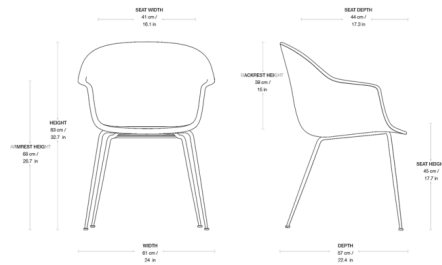

### Description

Enjoy more of your luxurious dining room space with the Bat Upholstered Dining Chair. This dynamic dining room chair is crafted with Scandinavian influence and prioritizes simplicity and functionality. Sculpted in a distinctive webbed bat wing silhouette, this chair adds a striking look to any arrangement. The rounded shells allow for a longer, more comfortable seating experience. Use this modern dining room chair to elevate the look of your home's design scheme.

### Specifications

COLOR	Hot Madison 495
BODY FINISH	Matte Black
WATTAGE	N/A
DIMMER	N/A
DIMENSIONS	24.02"W x 32.7"H x 22.44"D
BULB	N/A
COUNTRY OF ORIGIN	Lithuania

CLICK TO VIEW PRODUCT

Notes: