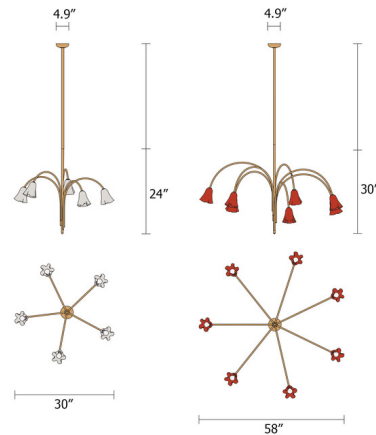

### Description

The Flora Chandelier is a centerpiece that is both dramatic and delicate. This romantic fixture features flower shaped shades made when a molten glass dome is spun upside-down, creating waves that resemble petals. Note: Please specify overall drop length when ordering. Stem is not field adjustable. Overall height (ceiling to bottom of fixture) longer than 36 inches is available for an additional fee.

### Specifications

COLOR	Poppy
BODY FINISH	Patina Brass
WATTAGE	28W
DIMMER	Standard 120V
DIMENSIONS	58"W x 30"H
BULB INCLUDED	7 x G16.5/Candelabra (E12)/4W/120V LED
COUNTRY OF ORIGIN	United States