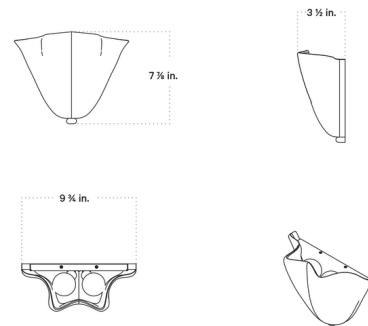

CLICK TO VIEW PRODUCT

Notes: