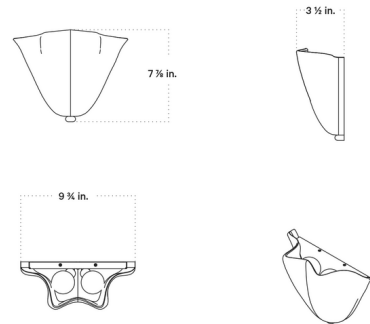

CLICK TO VIEW PRODUCT

Notes: