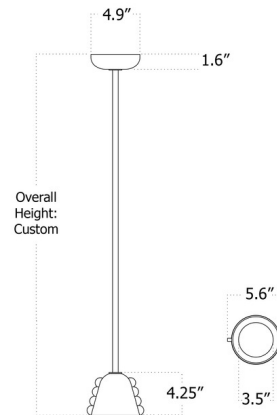

Lightology

lightology.com
866-954-4489
04-22-26

Project: _____
 Company: _____
 Location: _____ Fixture Type: _____
 SPEC #: **ICW1169023**
 Approved On: _____ Approved By: _____

Calla Petite Pendant By In Common With

Description

The Calla Petite Pendant uses a combination of rich colors with a romantic silhouette to create a one-of-a-kind piece. It features a handblown Glass shade decorated with rounded Glass fins whose colors deepen when illuminated. Due to the handmade nature of this product, all dimensions are approximate. Note: Please specify overall drop length when ordering. Stem is not field adjustable. Overall height (ceiling to bottom of fixture) longer than 36 inches is available for an additional fee.

Shown in patina brass / lilac with amber embellishments

Specifications

COLOR Lilac with Amber Embellishments
 BODY FINISH Patina Brass
 WATTAGE 4.5W
 DIMMER Standard 120V
 DIMENSIONS 5.6"W x 4.25"H
 BULB INCLUDED 1 x JCD/G9/4.5W/120V LED
 COUNTRY OF ORIGIN United States

Technical Information

PRODUCT DIMENSIONS Canopy: 4.9" diameter
 LAMP COLOR 2700K
 LUMENS/WATT 100.00
 LUMINOUS FLUX 450 lumens

CLICK TO VIEW PRODUCT

Notes: