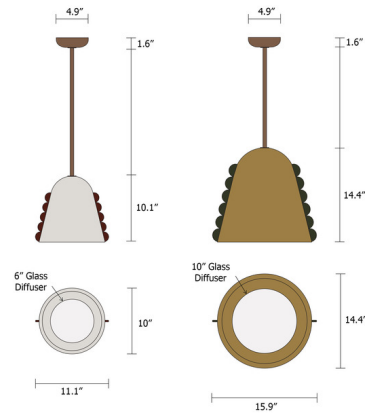

Lightology

lightology.com
866-954-4489
04-24-26

Project: _____

Company: _____

Location: _____ Fixture Type: _____

SPEC #: **ICW1169093**

Approved On: _____ Approved By: _____

Calla Pendant By In Common With

Description

The Calla Pendant uses a combination of rich colors with a romantic silhouette to create a one-of-a-kind piece. It features a handblown Glass shade decorated with rounded Glass fins whose colors deepen when illuminated. Due to the handmade nature of this product, all dimensions are approximate. Note: Please specify overall drop length when ordering. Stem is not field adjustable. Overall height (ceiling to bottom of fixture) longer than 36 inches is available for an additional fee.

Shown in patina brass / tobacco with ink embellishments

Specifications

COLOR Tobacco with Ink Embellishments
BODY FINISH Patina Brass
WATTAGE 7W
DIMMER Standard 120V
DIMENSIONS 11.12"W x 10"H
BULB INCLUDED 1 x JCD/G9/7W/120V LED
COUNTRY OF ORIGIN United States

Technical Information

LAMP COLOR 2700K
LUMENS/WATT 100.00
LUMINOUS FLUX 700 lumens

CLICK TO VIEW PRODUCT

Notes: