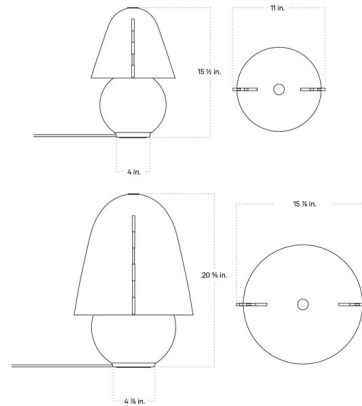

Lightology

lightology.com
866-954-4489
04-25-26

Project: _____

Company: _____

Location: _____ Fixture Type: _____

SPEC #: **ICW1169204**

Approved On: _____ Approved By: _____

Calla Table Lamp By In Common With

Description

The Calla Table Lamp uses a combination of rich colors with a romantic silhouette to create a one-of-a-kind piece. It features a handblown Glass shade decorated with rounded Glass fins whose colors deepen when illuminated. Note: Due to the handmade nature of this product, dimensions may vary within one inch.

Shown in patina brass / opaline with amber embellishments

Specifications

COLOR Opaline with Amber Embellishments
BODY FINISH Patina Brass
WATTAGE 6W
DIMMER Included
DIMENSIONS 11"W x 15.5"H
BULB INCLUDED 1 x G25/Medium (E26)/6W/120V LED
COUNTRY OF ORIGIN United States