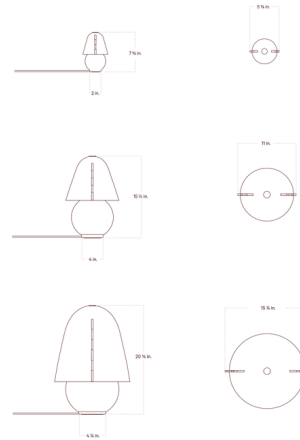

Lightology

lightology.com
866-954-4489
07-08-26

Project: _____

Company: _____

Location: _____ Fixture Type: _____

SPEC #: **ICW1169204**

Approved On: _____ Approved By: _____

Calla Table Lamp By In Common With

Description

The Calla Table Lamp uses a combination of rich colors with a romantic silhouette to create a one-of-a-kind piece. It features a handblown Glass shade decorated with rounded Glass fins whose colors deepen when illuminated. Note: Due to the handmade nature of this product, dimensions may vary within one inch.

Shown in patina brass / opaline with amber embellishments

Specifications

COLOR Opaline with Amber Embellishments
BODY FINISH Patina Brass
WATTAGE 6W
DIMMER Included
DIMENSIONS 11"W x 15.5"H
BULB INCLUDED 1 x G25/Medium (E26)/6W/120V LED
COUNTRY OF ORIGIN United States