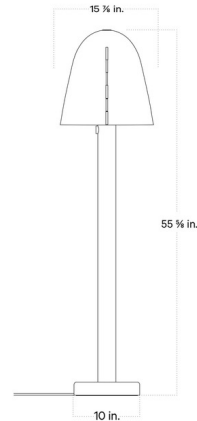

Lightology

lightology.com
866-954-4489
04-24-26

Project: _____

Company: _____

Location: _____ Fixture Type: _____

SPEC #: **ICW1169388**

Approved On: _____ Approved By: _____

Calla Floor Lamp By In Common With

Description

The Calla Floor Lamp is a sculptural lighting masterpiece. It features a large handblown Glass dome shade decorated with round Glass fins. Dimmer switch on stand. Note: Due to the handmade nature of this product, dimensions may vary within one inch.

Shown in blackened brass / tobacco with ink embellishments

Specifications

COLOR Tobacco with Ink Embellishments
BODY FINISH Blackened Brass
WATTAGE 8W
DIMMER Included
DIMENSIONS 15.875"W x 55.625"H
BULB INCLUDED 1 x G25/Medium (E26)/8W/120V LED
COUNTRY OF ORIGIN United States

Technical Information

COLOR RENDERING 90 CRI
LAMP COLOR Warm Dim
LUMENS/WATT 85.00
LUMINOUS FLUX 680 lumens

CLICK TO VIEW PRODUCT

Notes: