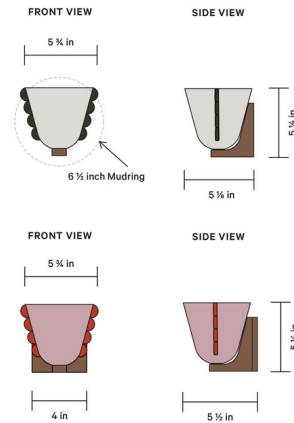

CLICK TO VIEW PRODUCT

Notes: