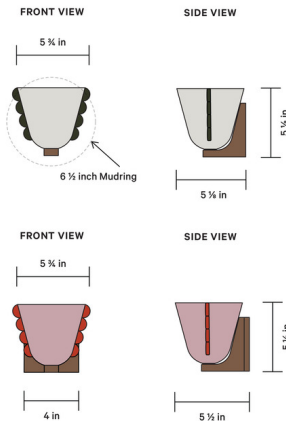

Description

The Calla Wall Sconce uses a combination of rich colors with a romantic silhouette to create a one-of-a-kind piece. It features a handblown Glass shade decorated with rounded Glass fins whose colors deepen when illuminated. Due to the handmade nature of this product, all dimensions are approximate. Available with a square Brass backplate or with a Mudring kit.

Specifications

COLOR Poppy with Poppy Embellishments
 BODY FINISH Blackened Brass
 WATTAGE 4.5W
 DIMMER Standard 120V
 DIMENSIONS 5.75"W x 5.12"H x 5.12"D
 BULB INCLUDED 1 x JCD/G9/4.5W/120V LED
 COUNTRY OF ORIGIN United States

Technical Information

COLOR RENDERING 90 CRI
 LAMP COLOR 2700K
 LUMENS/WATT 100.00
 LUMINOUS FLUX 450 lumens

Shown in brass / poppy with poppy embellishments

CLICK TO VIEW PRODUCT

Notes: