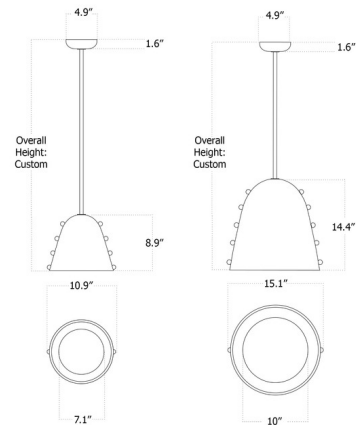

Lightology

lightology.com
866-954-4489
04-25-26

Project: _____
 Company: _____
 Location: _____ Fixture Type: _____
 SPEC #: **ICW1169677**
 Approved On: _____ Approved By: _____

Gemma Pendant By In Common With

Description

The Gemma Pendant is a vivid sculpture with a romantic silhouette. It features a stunning Glass dome decorated with marble-like Glass dots. Due to the handmade nature of this product, all dimensions are approximate. Note: Please specify overall drop length when ordering. Stem is not field adjustable. Overall height (ceiling to bottom of fixture) longer than 36 inches is available for an additional fee.

Shown in blackened brass / opaline with pistachio embellishments

Specifications

COLOR Opaline with Pistachio Embellishments
 BODY FINISH Blackened Brass
 WATTAGE 7W
 DIMMER Standard 120V
 DIMENSIONS 10.9"W x 8.9"H
 BULB INCLUDED 1 x JCD/G9/7W/120V LED
 COUNTRY OF ORIGIN United States

Technical Information

LAMP COLOR 2700K
 LUMENS/WATT 100.00
 LUMINOUS FLUX 700 lumens

CLICK TO VIEW PRODUCT

Notes: