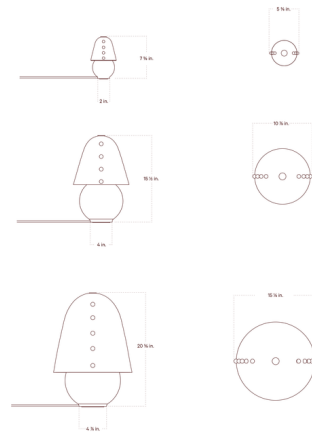

By In Common With

Description

The Gemma Table Lamp uses a combination of rich colors with a romantic silhouette to create a one-of-a-kind piece. It features a handblown Glass shade decorated with rounded marble-like glass dots. Due to the handmade nature of this product, all dimensions are approximate.

Shown in brass / pistachio with lilac embellishments

Specifications

COLOR Pistachio with Lilac Embellishments
 BODY FINISH Patina Brass
 WATTAGE 7W
 DIMMER Included
 DIMENSIONS 15.12"W x 20.62"H
 BULB INCLUDED 1 x G25/Medium (E26)/7W/120V LED
 COUNTRY OF ORIGIN United States