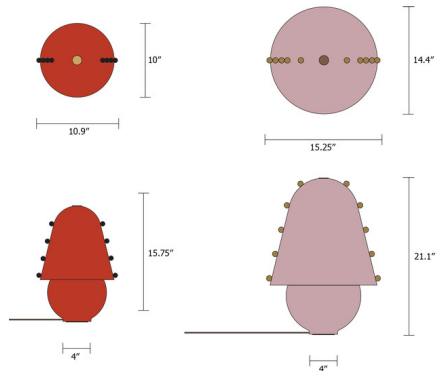

Lightology

lightology.com
866-954-4489
04-24-26

Project: _____

Company: _____

Location: _____ Fixture Type: _____

SPEC #: **ICW1169863**

Approved On: _____ Approved By: _____

Gemma Table Lamp By In Common With

Description

The Gemma Table Lamp uses a combination of rich colors with a romantic silhouette to create a one-of-a-kind piece. It features a handblown Glass shade decorated with rounded marble-like Glass dots. Due to the handmade nature of this product, all dimensions are approximate.

Shown in blackened brass / lilac with poppy embellishments

Specifications

COLOR Lilac with Poppy Embellishments
BODY FINISH Blackened Brass
WATTAGE 8W
DIMMER Included
DIMENSIONS 15.25"W x 21.1"H
BULB INCLUDED 1 x G25/Medium (E26)/8W/120V LED
COUNTRY OF ORIGIN United States

Technical Information

COLOR RENDERING 95 CRI
LAMP COLOR 2800K
LUMENS/WATT 85.00
LUMINOUS FLUX 680 lumens

CLICK TO VIEW PRODUCT

Notes: