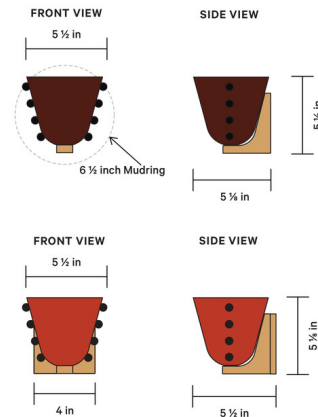

Lightology

lightology.com
866-954-4489
04-22-26

Project: _____
 Company: _____
 Location: _____ Fixture Type: _____
 SPEC #: **ICW1169949**
 Approved On: _____ Approved By: _____

Gemma Wall Sconce

By In Common With

Description

The Gemma Wall Sconce is a sculptural fixture with a romantic silhouette. It features a stunning glass dome decorated with marble-like glass dots. Due to the handmade nature of this product, all dimensions are approximate. Available with a square backplate that covers standard octagonal junction boxes or with mudring kit.

Shown in brass / opaline with amber embellishments

Specifications

COLOR	Opaline with Amber Embellishments
BODY FINISH	Brass
WATTAGE	4.5W
DIMMER	Standard 120V
DIMENSIONS	5.5"W x 5.12"H x 5.12"D
BULB INCLUDED	1 x JCD/G9/4.5W/120V LED
COUNTRY OF ORIGIN	United States