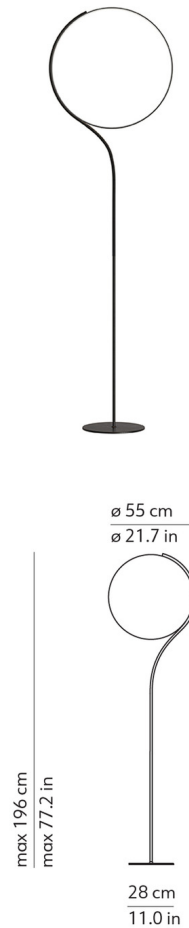

Lightology

lightology.com
866-954-4489
04-24-26

Project: _____

Company: _____

Location: _____ Fixture Type: _____

SPEC #: **KUN1170185**

Approved On: _____ Approved By: _____

Poise Floor Lamp By kdIn

Description

The Poise Floor Lamp brings a clean unique look to your interior space. The circular head rests on a slim stem that adjusts to direct light where you desire. 3 step dimmer is located on the cord.

Specifications

COLOR	N/A
BODY FINISH	Black
WATTAGE	28W
DIMMER	Included
DIMENSIONS	21.7"W x 77.2"H
INTEGRATED LED MODULE	1 x LED/28W/120V LED

Technical Information

PRODUCT DIMENSIONS	Cord: 120"
COLOR RENDERING	90 CRI
LAMP COLOR	2700K
LUMENS/WATT	128.57
LUMINOUS FLUX	3600 lumens

Shown in black

CLICK TO VIEW PRODUCT

Notes: