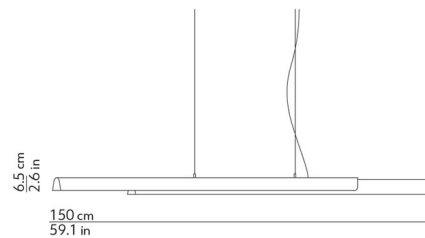

Specifications

COLOR Opal
BODY FINISH Dark Grey / Wood Finish
WATTAGE 42W
DIMMER Low Voltage Electronic
DIMENSIONS 59.1"L x 2.6"W x 2.6"H
INTEGRATED LED MODULE 1 x LED/42W/120V LED

Technical Information

PRODUCT DIMENSIONS Adjustable Cable Length: 70.9"
COLOR RENDERING 89 CRI
LAMP COLOR 2700K
LUMENS/WATT 122.62
LUMINOUS FLUX 5150 lumens

Shown in dark grey / wood finish / opal

CLICK TO VIEW PRODUCT

Notes: