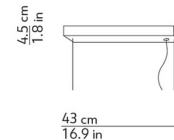

Specifications

COLOR Opal
BODY FINISH Dark Grey / Wood Finish
WATTAGE 42W
DIMMER Low Voltage Electronic
DIMENSIONS 59.1"L x 2.6"W x 2.6"H
INTEGRATED LED MODULE 1 x LED/42W/120V LED

Technical Information

PRODUCT DIMENSIONS Adjustable Cable Length: 70.9"
COLOR RENDERING 89 CRI
LAMP COLOR 2700K
LUMENS/WATT 122.62
LUMINOUS FLUX 5150 lumens

Shown in dark grey / wood finish / opal

CLICK TO VIEW PRODUCT

Notes: