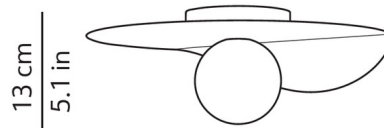

By kdIn

Description

The Flow Ceiling Light Fixture is inspired by leaves blowing in the wind. The curved metal body has a globe of two layers of handblown glass, casting warm shadows across your room.

Shown in black / opal

13 cm
5.1 in

Ø 10 cm
Ø 3.9 in

Ø 35 cm
Ø 13.8 in

Specifications

COLOR	Opal
BODY FINISH	Black
WATTAGE	25W
DIMMER	N/A
DIMENSIONS	13.8"W x 5.1"H
BULB NOT INCLUDED	1 x JCD/G9/25W/120V LED

CLICK TO VIEW PRODUCT

Notes: