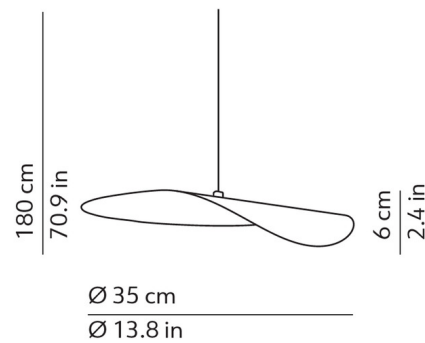

### Specifications

COLOR	N/A
BODY FINISH	Black
WATTAGE	N/A
DIMMER	N/A
DIMENSIONS	13.8"W x 2.4"H
BULB	N/A

### Technical Information

PRODUCT DIMENSIONS . . . . . Max Overall Adjustable Height: 70.9"

Shown in black

CLICK TO VIEW PRODUCT

Notes: