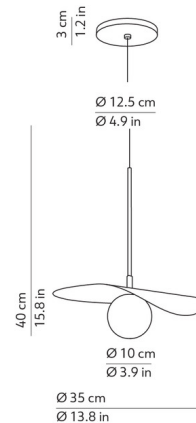

### Specifications

COLOR . . . . . N/A  
BODY FINISH . . . . . Black  
WATTAGE . . . . . 25W  
DIMMER . . . . . N/A  
DIMENSIONS . . . . . 13.8"W x 5.1"H  
BULB NOT INCLUDED . . . . . 1 x JCD/G9/25W/120V LED

### Technical Information

PRODUCT DIMENSIONS . . . . . Adjustable Cable Length: 70.9"

Shown in black

CLICK TO VIEW PRODUCT

Notes: