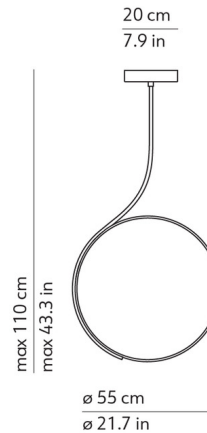

Description

The Poise Suspension brings a clean unique look to your interior space. The circular head hangs from a slim stem that adjusts to direct light where you desire.

Specifications

COLOR N/A
BODY FINISH Black
WATTAGE 28W
DIMMER N/A
DIMENSIONS 21.7"W x 43.3"H
INTEGRATED LED MODULE 1 x LED/28W/120V LED

Technical Information

COLOR RENDERING 90 CRI
LAMP COLOR 2700K
LUMENS/WATT 128.57
LUMINOUS FLUX 3600 lumens

Shown in black

CLICK TO VIEW PRODUCT

Notes: