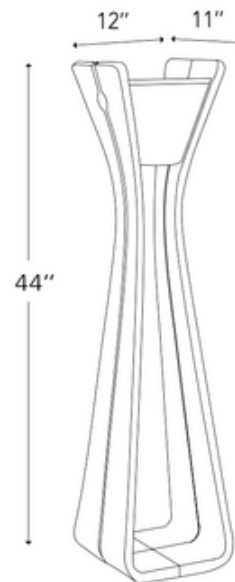

Technical Information

LUMINOUS FLUX	500 lumens
LUMENS/WATT	166.67
LAMP COLOR	2700K

SPEC # LES1170218

COMPANY	PROJECT	FIXTURE TYPE	APPROVED BY	DATE