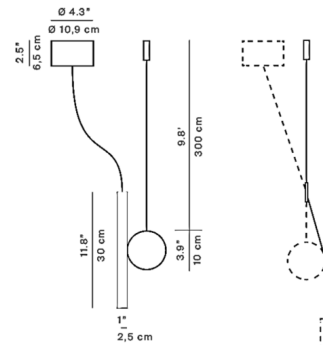

Description

The Doi Pendant features a slim cylindrical spotlight housing an integrated LED light source. When paired with the optional Counterweight Disc accessory, the cylinder can be repositioned to direct light at different angles. Available in Matte White with ribbed details, Black, or Brass finish with Black canopy. Note: Includes pendant and circular canopy. The Counterweight Disc and Off-Center Mounting accessories are sold separately.

Specifications

COLOR	Black
BODY FINISH	Black
WATTAGE	9W
DIMMER	0-10V
DIMENSIONS	1"W x 11.8"H
INTEGRATED LED MODULE	1 x LED/9W/120-277V LED
COUNTRY OF ORIGIN	Italy

Technical Information

COLOR RENDERING	90 CRI
LAMP COLOR	2700K
LUMENS/WATT	32.33
LUMINOUS FLUX	291 lumens

Shown in black / black

Note: Pendant and counterweight disc accessory sold separately

CLICK TO VIEW PRODUCT

Notes: