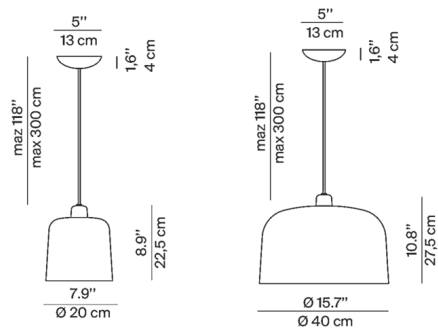

Shown in brick red

Specifications

COLOR N/A
BODY FINISH Brick Red
WATTAGE 25W
DIMMER Standard 120V
DIMENSIONS 7.9"W x 8.9"H
BULB NOT INCLUDED 1 x T10/Medium (E26)/25W/120V Incandescent
OTHER BULB OPTIONS 1 x T10/Medium (E26)/120V LED
COUNTRY OF ORIGIN Italy