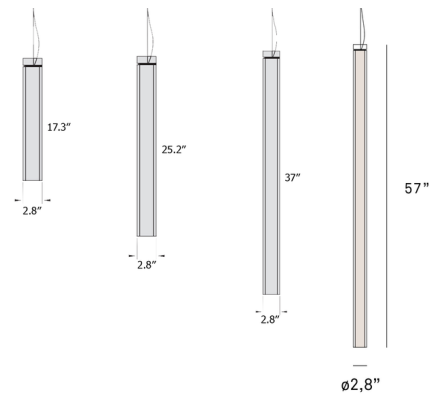

Lightology

lightology.com
866-954-4489
05-25-26

Project: _____

Company: _____

Location: _____ Fixture Type: _____

SPEC #: **LZF1170251**

Approved On: _____ Approved By: _____

Estela Pendant By LZF

Description

The Estela Pendant is a vertical formation that reminds one of happy tears. A slit through the wood veneer cascades warm light in your room through the surrounding handblown borosilicate glass by master artisan Eduard Garuti. Includes mounting plate to cover standard US junction box.

Specifications

COLOR . . . . . Ivory White
BODY FINISH . . . . . Matte Black
WATTAGE 14W
DIMMER 0-10V
DIMENSIONS . . . . . 2.8"W x 17.3"H
INTEGRATED LED MODULE . . . . . 1 x LED/14W/120-277V LED
COUNTRY OF ORIGIN . . . . . Spain

Technical Information

LAMP LIFE . . . . . 40000 hours
COLOR RENDERING . . . . . 90 CRI
LAMP COLOR 2700K
LUMENS/WATT 100.00
LUMINOUS FLUX . . . . . 1400 lumens

Notes:

Shown in matte black / ivory white

CLICK TO VIEW PRODUCT