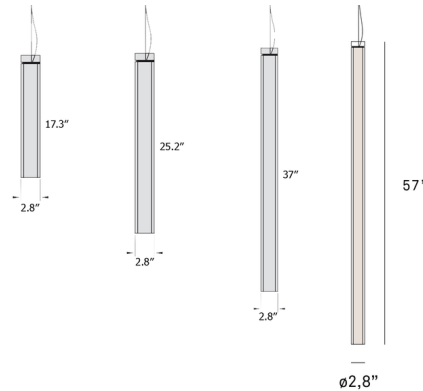

Description

The Estela Pendant is a vertical formation that reminds one of happy tears. A slit through the wood veneer cascades warm light in your room through the surrounding handblown borosilicate glass by master artisan Eduard Garuti. Includes mounting plate to cover standard US junction box.

Specifications

COLOR Sea Blue
BODY FINISH Matte Black
WATTAGE 14W
DIMMER Standard 120V
DIMENSIONS 2.8"W x 17.3"H
INTEGRATED LED MODULE 1 x LED/14W/120-277V LED
COUNTRY OF ORIGIN Spain

Technical Information

LAMP LIFE 40000 hours
COLOR RENDERING 90 CRI
LAMP COLOR 2700K
LUMENS/WATT 100.00
LUMINOUS FLUX 1400 lumens

Notes:

Shown in matte black / sea blue

CLICK TO VIEW PRODUCT