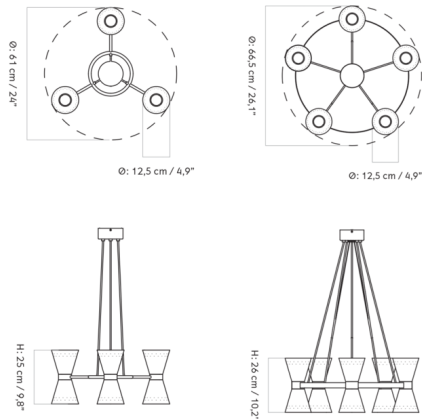

Description

The Collector Chandelier features an array of perforated metal shades arranged around a brass ring. The shades direct light both upwards and downwards to provide ambient illumination. Originally designed in the 1950s by Alf Svensson, Collector will add a touch of mid-century style to any space.

Shown in brass / cream

Specifications

COLOR	Cream
BODY FINISH	Brass
WATTAGE	39W
DIMMER	Not Dimmable
DIMENSIONS	24"W x 9.8"H
BULB NOT INCLUDED	6 x MR16/GU10/6.5W/120V LED
COUNTRY OF ORIGIN	China

CLICK TO VIEW PRODUCT