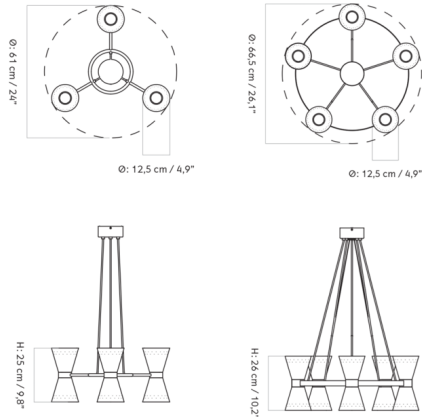

Description

The Collector Chandelier features an array of perforated metal shades arranged around a brass ring. The shades direct light both upwards and downwards to provide ambient illumination. Originally designed in the 1950s by Alf Svensson, Collector will add a touch of mid-century style to any space.

Shown in brass / cream

Specifications

COLOR	Cream
BODY FINISH	Brass
WATTAGE	65W
DIMMER	Not Dimmable
DIMENSIONS	26.1"W x 10.24"H
BULB NOT INCLUDED	10 x MR16/GU10/6.5W/120V LED
COUNTRY OF ORIGIN	China

CLICK TO VIEW PRODUCT