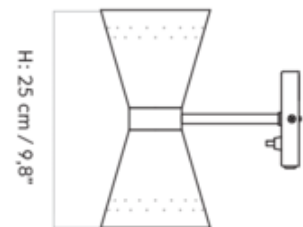

DESIGNER

Alf Svensson

BRAND

Audo Copenhagen

DESCRIPTION

The Collector Wall Lamp features a pair of perforated metal shades supported by a brass bracket arm. The shades direct light both upwards and downwards to provide ambient illumination. Originally designed in the 1950s by Alf Svensson, Collector will add a touch of mid-century style to any space.

Shown in: Brass / Cream

SHADE COLOR	Cream
BODY FINISH	Brass
WATTAGE	13W
DIMMER	Not Dimmable
DIMENSIONS	4.9"W x 9.8"H x 9"D
BULB NOT INCLUDED	
LAMP	2 x MR16/GU10/6.5W/120V LED

SPEC #

MEN1170283

COMPANY

PROJECT