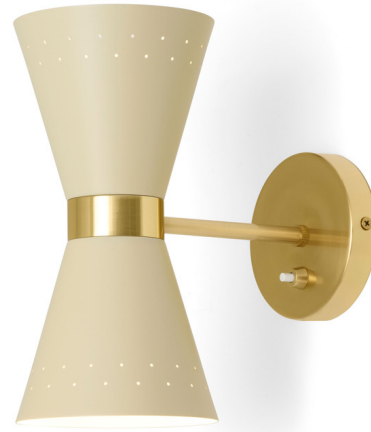

Lightology

lightology.com
866-954-4489
04-25-26

Project: _____

Company: _____

Location: _____ Fixture Type: _____

SPEC #: **MEN1170283**

Approved On: _____ Approved By: _____

Collector Wall Lamp

By Audo Copenhagen

Description

The Collector Wall Lamp features a pair of perforated metal shades supported by a brass bracket arm. The shades direct light both upwards and downwards to provide ambient illumination. Originally designed in the 1950s by Alf Svensson, Collector will add a touch of mid-century style to any space.

Shown in brass / cream

Specifications

COLOR	Cream
BODY FINISH	Brass
WATTAGE	13W
DIMMER	Not Dimmable
DIMENSIONS	4.9"W x 9.8"H x 9"D
BULB NOT INCLUDED	2 x MR16/GU10/6.5W/120V LED
COUNTRY OF ORIGIN	China

CLICK TO VIEW PRODUCT