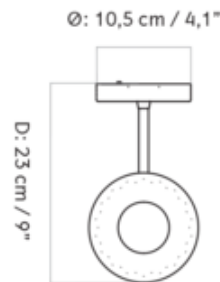

Shown in: Brass / Cream

SHADE COLOR	Cream
BODY FINISH	Brass
WATTAGE	13W
DIMMER	Not Dimmable
DIMENSIONS	4.9"W x 9.8"H x 9"D
BULB NOT INCLUDED	
LAMP	2 x MR16/GU10/6.5W/120V LED

SPEC #

MEN1170283

COMPANY

PROJECT