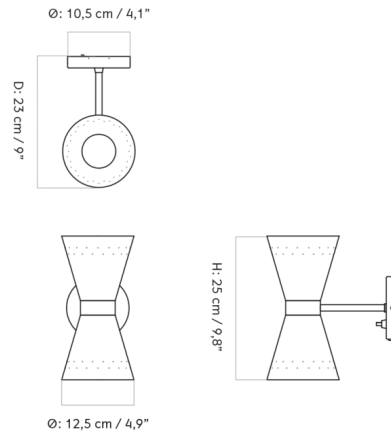

By Audo Copenhagen

Description

The Collector Wall Lamp features a pair of perforated metal shades supported by a brass bracket arm. The shades direct light both upwards and downwards to provide ambient illumination. Originally designed in the 1950s by Alf Svensson, Collector will add a touch of mid-century style to any space.

Shown in brass / cream

Specifications

COLOR	Cream
BODY FINISH	Brass
WATTAGE	13W
DIMMER	Not Dimmable
DIMENSIONS	4.9"W x 9.8"H x 9"D
BULB NOT INCLUDED	2 x MR16/GU10/6.5W/120V LED
COUNTRY OF ORIGIN	China

CLICK TO VIEW PRODUCT