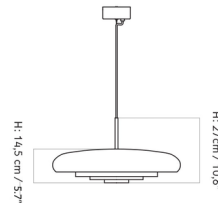

Lightology

lightology.com
866-954-4489
04-25-26

Project: _____

Company: _____

Location: _____ Fixture Type: _____

SPEC #: **MEN1170284**

Approved On: _____ Approved By: _____

Resonant Pendant By Audo Copenhagen

Description

Originally designed by Alf Svensson and Yngvar Sandstrom in the 1950s, the Resonant Pendant is an icon of Nordic mid-century design. The round spun brass shade directs light downward to create ambiance in any setting.

Specifications

COLOR . . . . . Polished Brass
BODY FINISH . . . . . Polished Brass
WATTAGE 60W
DIMMER . . . . . Not Dimmable
DIMENSIONS . . . . . 20.8"W x 10.6"H
BULB NOT INCLUDED . . . . . 1 x A19/Medium (E26)/60W/120V Incandescent
OTHER BULB OPTIONS . . . . . 1 x A19/Medium (E26)/120V LED
COUNTRY OF ORIGIN . . . . . China

Shown in polished brass / polished brass

CLICK TO VIEW PRODUCT

Notes: