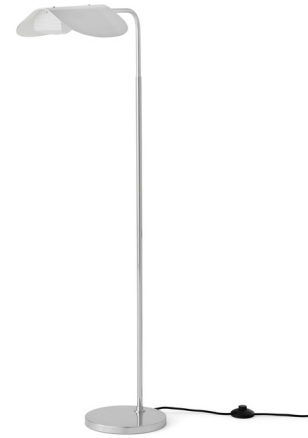

Lightology

lightology.com
866-954-4489
04-24-26

Project: _____

Company: _____

Location: _____ Fixture Type: _____

SPEC #: **MEN1170285**

Approved On: _____ Approved By: _____

Wing Floor Lamp By Audo Copenhagen

Description

Originally designed in the 1980s by Swedish designer Kenneth Bergenblad, the Wing Floor Lamp features a sleek, minimal design that will effortlessly blend into any interior. Taking its name from its bent aluminum shade, Wing is both stylish and practical, with a 360 degree rotatable shade that projects light in two directions. Place Wing next to a desk or side table to provide task lighting for working or reading. On/off footswitch located on cord.

Shown in aluminum / aluminum

W: 27 cm / 10.6\"/>

Specifications

COLOR	Aluminum
BODY FINISH	Aluminum
WATTAGE	60W
DIMMER	N/A
DIMENSIONS	16.93"L x 9.06"W x 33.07"H
BULB NOT INCLUDED	1 x A19/Medium (E26)/60W/120V Incandescent
OTHER BULB OPTIONS	1 x A19/Medium (E26)/120V LED
COUNTRY OF ORIGIN	China