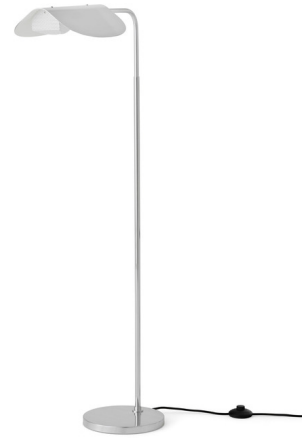

Lightology

lightology.com
866-954-4489
07-03-26

Project: _____

Company: _____

Location: _____ Fixture Type: _____

SPEC #: **MEN1170285**

Approved On: _____ Approved By: _____

Wing Floor Lamp By Audo Copenhagen

Description

Originally designed in the 1980s by Swedish designer Kenneth Bergenblad, the Wing Floor Lamp features a sleek, minimal design that will effortlessly blend into any interior. Taking its name from its bent shade, Wing is both stylish and practical, with a 360 degree rotatable shade that projects light in two directions. Place Wing next to a desk or side table to provide task lighting for working or reading. On/off footswitch located on cord.

Shown in aluminum

Specifications

COLOR	N/A
BODY FINISH	Aluminum
WATTAGE	9W
DIMMER	N/A
DIMENSIONS	9.8"W x 44.2"H
BULB NOT INCLUDED	1 x A19/Medium (E26)/9W/120V LED
OTHER BULB OPTIONS	1 x A19/Medium (E26)/120V LED
COUNTRY OF ORIGIN	China