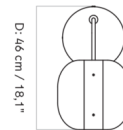

Description

Originally designed in the 1980s by Swedish designer Kenneth Bergenblad, the Wing Table Lamp features a sleek, minimal design that will effortlessly blend into any interior. Taking its name from its bent aluminum shade, Wing is both stylish and practical, with a 360 degree rotatable shade that projects light in two directions. Place Wing on a desk or side table to provide task lighting for working or reading. On/off switch located on cord.

Shown in aluminum / aluminum

W: 27 cm / 10.6\"/>

Specifications

COLOR	Aluminum
BODY FINISH	Aluminum
WATTAGE	60W
DIMMER	N/A
DIMENSIONS	10.6"W x 22"H x 18.1"D
BULB NOT INCLUDED	1 x A19/Medium (E26)/60W/120V Incandescent
OTHER BULB OPTIONS	1 x A19/Medium (E26)/120V LED
COUNTRY OF ORIGIN	China