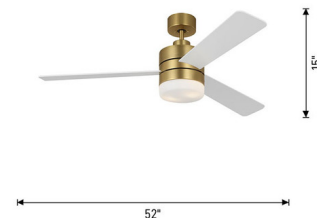

### Description

The Era Ceiling Fan with Light is simple and sophisticated, blending seamlessly into transitional, minimalist, and other modern environments. Includes one 4.5 inch downrod and wall control ESSWC-6-WH enabling motor on/off, 4 speeds, and light on/off with dimming. Fan direction can be reversed using a switch on the fan. Optional controls and accessories are sold separately. 44 inch has three plywood blades, a 153mm x 15mm motor, 4 speeds, manual reversible switch on top of housing, 44 inch blade sweep, and 13 degree blade pitch. Measured at high it has Airflow: 4808, Electric Energy Consumption: 57W, and Airflow Efficiency: 84 CFM/W. 52 inch has three plywood blades, a 153mm x 18mm motor, 4 speeds, manual reversible switch on top of housing, 52 inch blade sweep, and 13 degree blade pitch. Measured at high it has Airflow: 5657, Electric Energy Consumption: 63W, and Airflow Efficiency: 89 CFM/W.

### Specifications

BLADE COLOR . . . . . Matte White  
 BODY FINISH . . . . . Brushed Steel / American Walnut-Silver  
 WATTAGE . . . . . 18W  
 DIMMER . . . . . Included  
 DIMENSIONS . . . . . 44"W x 15"H  
 BULB INCLUDED . . . . . 2 x A19/Medium (E26)/9W/120V LED  
 COUNTRY OF ORIGIN . . . . . China

### Technical Information

COLOR RENDERING . . . . . 90 CRI  
 LAMP COLOR . . . . . 3000K  
 LUMENS/WATT . . . . . 177.78  
 LUMINOUS FLUX . . . . . 1600 lumens

Shown in brushed steel / american walnut-silver / matte white