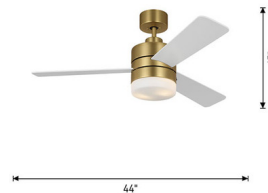

Shown in brushed steel / american walnut-silver / matte white