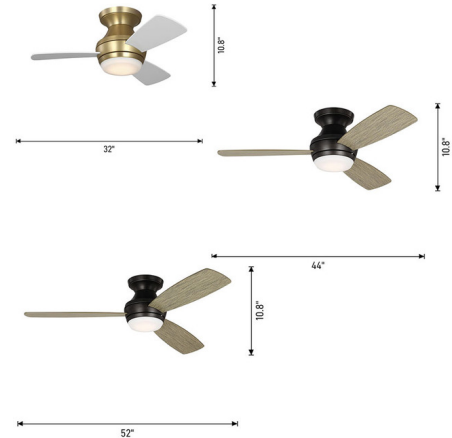

### Description

The Ikon Hugger Ceiling Fan with Color Select Light offers a classic style updated with modern lines, with the Brushed Steel and Midnight Black options featuring reversible blades for matching the fan to your decor. The flush mount saves vertical space, ideal for small rooms or low ceilings. An integrated LED light provides plenty of illumination and brightness level can be adjusted to set different ambiances. Its color temperature (CCT) is also adjustable, to 2700K, 3000K, or 4000K using a switch on the light kit. A hand-held remote control with wall cradle is included and enables motor on/off, 4 speeds, and light on/off with dimming. Fan direction can be reversed using a switch on the fan. Optional controls and accessories are sold separately. Note: Limited finish/color combinations available for 32 inch option.

### Specifications

BLADE COLOR . . . . . Midnight Black / American Walnut  
 BODY FINISH . . . . . Midnight Black / Midnight Black  
 WATTAGE . . . . . 20W  
 DIMMER . . . . . Included  
 DIMENSIONS . . . . . 44"W x 10.8"H  
 INTEGRATED LED MODULE . . . . . 1 x LED/20W/120V LED  
 COUNTRY OF ORIGIN . . . . . China

### Technical Information

LAMP LIFE . . . . . 50000 hours  
 COLOR RENDERING . . . . . 90 CRI  
 LAMP COLOR . . . . . CCT Select  
 LUMENS/WATT . . . . . 56.00  
 LUMINOUS FLUX . . . . . 1120 lumens

Shown in midnight black / midnight black / midnight black / american walnut