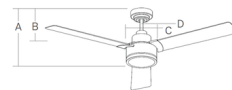

Lightology

lightology.com
866-954-4489
04-24-26

Project: _____

Company: _____

Location: _____ Fixture Type: _____

SPEC #: **SGL1170340**

Approved On: _____ Approved By: _____

Jovie Outdoor DC Ceiling Fan By Generation Lighting

Description

The Jovie Ceiling Fan demonstrates impeccable form and function, featuring a simple industrial design and equipped with a quiet yet powerful DC motor. For fans that have a light, the color temperature (CCT) can be adjusted to 2700, 3000K, or 4000K. A hand-held remote control is included for turning the motor on/off and setting 6 speeds and reverse. If the fan has a light, the control turns it on/off and dims it. Optional accessories are sold separately.

Shown in brushed steel / silver / american walnut

No Light

With Light

Specifications

BLADE COLOR	Silver / American Walnut
BODY FINISH	Brushed Steel
WATTAGE	N/A
DIMMER	N/A
DIMENSIONS	58"W x 13.5"H
BULB	N/A
COUNTRY OF ORIGIN	China

CLICK TO VIEW PRODUCT

Notes: