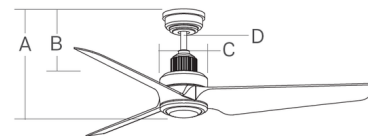

Specifications

| | |
|-----------------------|---------------------------|
| BLADE COLOR | Matte White |
| BODY FINISH | Hand-Rubbed Antique Brass |
| WATTAGE | 21W |
| DIMMER | Included |
| DIMENSIONS | 52"W x 14.5"H |
| INTEGRATED LED MODULE | 1 x LED/21W/120V LED |
| COUNTRY OF ORIGIN | China |

Shown in hand-rubbed antique brass / matte white

- A. Fixture Drop: 14.5"
- B. Blade Drop: 13.3"
- C. Housing Width: 6.5"
- D. Downrod: 6"

CLICK TO VIEW PRODUCT

Notes: