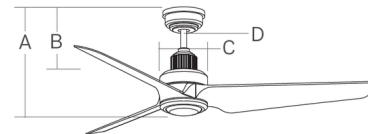

Specifications

BLADE COLOR Matte White
BODY FINISH Hand-Rubbed Antique Brass
WATTAGE 21W
DIMMER Included
DIMENSIONS 52"W x 14.5"H
INTEGRATED LED MODULE 1 x LED/21W/120V LED
COUNTRY OF ORIGIN China

Technical Information

LAMP LIFE 50000 hours
COLOR RENDERING 90 CRI
LAMP COLOR CCT Select
LUMENS/WATT 31.90
LUMINOUS FLUX 670 lumens

Shown in hand-rubbed antique brass / matte white

- A. Fixture Drop: 14.5"
- B. Blade Drop: 13.3"
- C. Housing Width: 6.5"
- D. Downrod: 6"