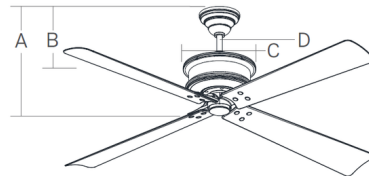

Description

The Subway Ceiling Fan features a unique, modern design aesthetic that works in many indoor and covered outdoor applications. Its energy-efficient DC motor delivers powerful airflow, bringing comfort to your space. A hand-held remote control is included for turning the motor on/off and setting 6 speeds and reverse. Optional accessories are sold separately.

Shown in polished nickel / dark walnut

- A. Fixture Drop: 16.1"
- B. Blade Drop: 16.1"
- C. Housing Width: 10.7"
- D. Downrod: 6"

Specifications

BLADE COLOR	Dark Walnut
BODY FINISH	Polished Nickel
WATTAGE	N/A
DIMMER	N/A
DIMENSIONS	56"W x 16.1"H
BULB	N/A
COUNTRY OF ORIGIN	China