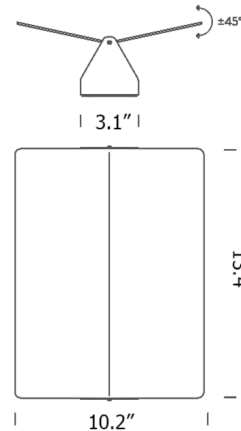

Description

The Applique a Volet Pivotant Plie LED Wall Light features an adjustable aluminum shade that can be tilted to adjust the beam and intensity of the light. The fixture's design is indicative of Charlotte Perriand's concept of useful forms, which often incorporated minimalist designs with simple shapes.

Shown in white / red

Specifications

COLOR Red
BODY FINISH White
WATTAGE 10W
DIMMER Not Dimmable
DIMENSIONS 10.2"W x 13.4"H
INTEGRATED LED MODULE 1 x LED/10W/120V LED

Technical Information

COLOR RENDERING 85 CRI
LAMP COLOR 3000K
LUMENS/WATT 23.50
LUMINOUS FLUX 235 lumens