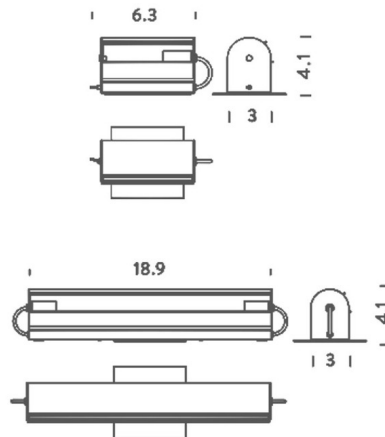

By Nemo

Description

The Applique Cylindrique Wall Sconce was originally designed by Charlotte Perriand for her mountain chalet in the early 1930s. Perriand's interest in useful forms is reflected in the fixture's moveable shade, which allows the direction and intensity of the light beam to be easily adjusted. The Applique Cylindrique's timeless design will complement both modern and retro-inspired interiors. Includes mounting plate for standard US junction box.

Shown in anthracite / light blue

Specifications

COLOR Light Blue
BODY FINISH Anthracite
WATTAGE 40W
DIMMER N/A
DIMENSIONS 6.3"W x 3"H x 4.1"D
BULB NOT INCLUDED 1 x B10/Candelabra (E12)/40W/120V LED
OTHER BULB OPTIONS 1 x B10/Candelabra (E12)/120V LED