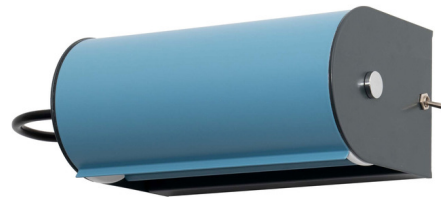

Lightology

lightology.com
866-954-4489
04-24-26

Project: _____

Company: _____

Location: _____ Fixture Type: _____

SPEC #: **NIL170380**

Approved On: _____ Approved By: _____

Applique Cylindrique Wall Sconce By Nemo

Description

The Applique Cylindrique Wall Sconce was originally designed by Charlotte Perriand for her mountain chalet in the early 1930s. Perriand's interest in useful forms is reflected in the fixture's moveable shade, which allows the direction and intensity of the light beam to be easily adjusted. The Applique Cylindrique's timeless design will complement both modern and retro-inspired interiors. Includes mounting plate for standard US junction box.

Shown in anthracite / light blue

Specifications

COLOR	Light Blue
BODY FINISH	Anthracite
WATTAGE	40W
DIMMER	N/A
DIMENSIONS	6.3"W x 3"H x 4.1"D
BULB NOT INCLUDED	1 x B10/Candelabra (E12)/40W/120V LED
OTHER BULB OPTIONS	1 x B10/Candelabra (E12)/120V LED