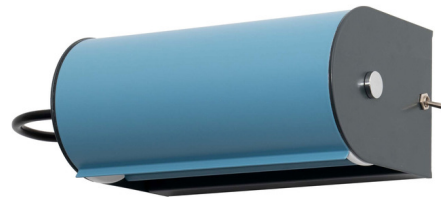

Lightology

lightology.com
866-954-4489
07-11-26

Project: _____

Company: _____

Location: _____ Fixture Type: _____

SPEC #: **NIL170380**

Approved On: _____ Approved By: _____

Applique Cylindrique Wall Sconce

By Nemo

Description

The Applique Cylindrique Wall Sconce was originally designed by Charlotte Perriand for her mountain chalet in the early 1930s. Perriand's interest in useful forms is reflected in the fixture's moveable shade, which allows the direction and intensity of the light beam to be easily adjusted. The Applique Cylindrique's timeless design will complement both modern and retro-inspired interiors. Includes mounting plate for standard US junction box.

Shown in anthracite / light blue

Specifications

COLOR Light Blue
BODY FINISH Anthracite
WATTAGE 40W
DIMMER N/A
DIMENSIONS 6.3"W x 3"H x 4.1"D
BULB NOT INCLUDED 1 x B10/Candelabra (E12)/40W/120V LED
OTHER BULB OPTIONS 1 x B10/Candelabra (E12)/120V LED