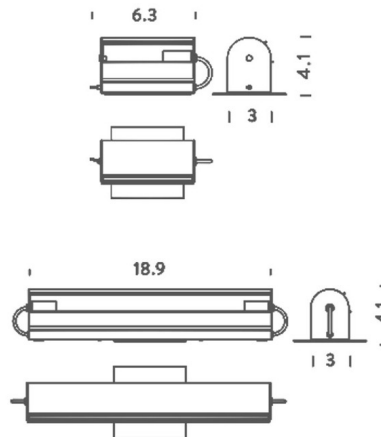

Description

The Applique Cylindrique Wall Sconce was originally designed by Charlotte Perriand for her mountain chalet in the early 1930s. Perriand's interest in useful forms is reflected in the fixture's moveable shade, which allows the direction and intensity of the light beam to be easily adjusted. The Applique Cylindrique's timeless design will complement both modern and retro-inspired interiors. Includes mounting plate for standard US junction box.

Shown in anthracite / light blue

Specifications

COLOR	Light Blue
BODY FINISH	Anthracite
WATTAGE	40W
DIMMER	N/A
DIMENSIONS	6.3"W x 3"H x 4.1"D
BULB NOT INCLUDED	1 x B10/Candelabra (E12)/40W/120V LED
OTHER BULB OPTIONS	1 x B10/Candelabra (E12)/120V LED