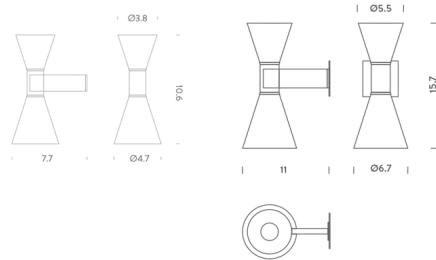

Description

The Applique de Marseille Wall Sconce was designed by Le Corbusier for his own Paris apartment. The fixture's hourglass shape houses two bulbs to direct light both upward and downward, which is enhanced by a white interior to reflect light outwards. Includes square mounting plate to cover junction box.

Shown in matte black

Specifications

COLOR N/A
BODY FINISH Matte Black
WATTAGE 104W
DIMMER Standard 120V
DIMENSIONS 6.7"W x 15.7"H x 11"D
BULB NOT INCLUDED 2 x A19/Medium (E26)/52W/120V LED
OTHER BULB OPTIONS 2 x A19/Medium (E26)/120V LED