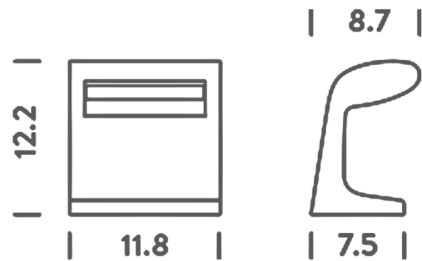

### Specifications

COLOR	White
BODY FINISH	Concrete
WATTAGE	38.5W
DIMMER	Not Dimmable
DIMENSIONS	19.7"W x 19.7"H x 14.2"D
INTEGRATED LED MODULE	1 x LED/38.5W/120V LED
COUNTRY OF ORIGIN	Italy