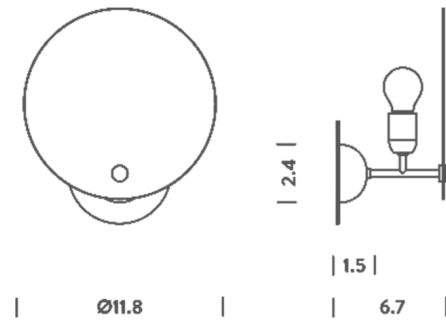

### Specifications

COLOR	Black / White
BODY FINISH	Chrome
WATTAGE	100W
DIMMER	Standard 120V
DIMENSIONS	11.8"W x 11.8"H x 6.7"D
BULB NOT INCLUDED	1 x A19/Medium (E26)/100W/120V Incandescent
OTHER BULB OPTIONS	1 x A19/Medium (E26)/120V LED
COUNTRY OF ORIGIN	Italy