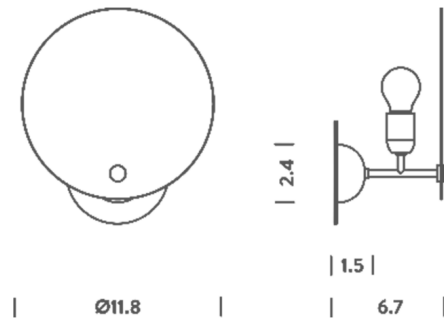

Shown in chrome / black / white

Specifications

COLOR Black / White
BODY FINISH Chrome
WATTAGE 100W
DIMMER Standard 120V
DIMENSIONS 11.8"W x 11.8"H x 6.7"D
BULB NOT INCLUDED 1 x A19/Medium (E26)/100W/120V Incandescent
OTHER BULB OPTIONS 1 x A19/Medium (E26)/120V LED
COUNTRY OF ORIGIN Italy