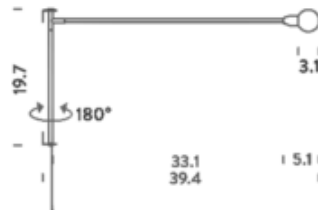

DESIGNER

Charlotte Perriand

BRAND

Nemo

DESCRIPTION

The Potence Pivotante Wall Lamp was inspired by the swinging booms of sailboats. The lamp's minimalist structure consists of a horizontal arm that rotates nearly 180 degrees. The fixture's simple, unadorned style allows it to blend effortlessly with a variety of decor styles. Dimmer switch located on cord.

Shown in: Black

SHADE COLOR	N/A
BODY FINISH	Black
WATTAGE	4W
DIMMER	Included
DIMENSIONS	39.4"W x 19.7"H
BULB NOT INCLUDED	
LAMP	1 x G40/Medium (E26)/4W/120V LED

SPEC #

NIL1170391

COMPANY

PROJECT

FIXTURE TYPE