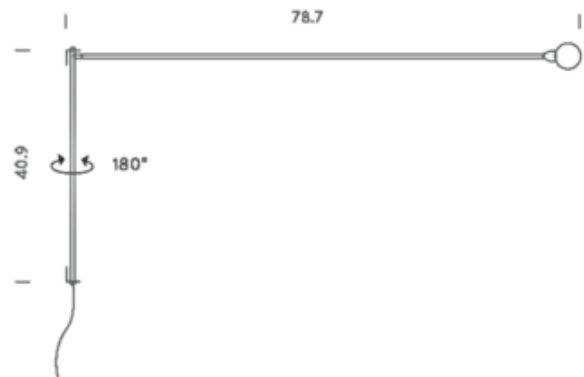

DESIGNER

Charlotte Perriand

BRAND

Nemo

DESCRIPTION

The Potence Pivotante Wall Lamp was inspired by the swinging booms of sailboats. The lamp's minimalist structure consists of a horizontal arm that rotates nearly 180 degrees. The fixture's simple, unadorned style allows it to blend effortlessly with a variety of decor styles. Dimmer switch located on cord.

Shown in: Black

SHADE COLOR	N/A
BODY FINISH	Black
WATTAGE	4W
DIMMER	Included
DIMENSIONS	39.4"W x 19.7"H
BULB NOT INCLUDED	
LAMP	1 x G40/Medium (E26)/4W/120V LED

SPEC #

NIL1170391

COMPANY

PROJECT

FIXTURE TYPE