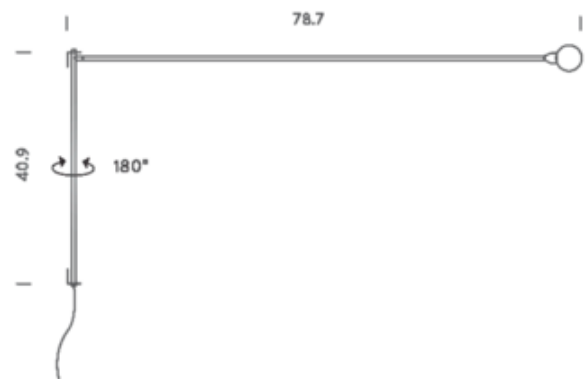

DESIGNER

Charlotte Perriand

BRAND

Nemo

DESCRIPTION

The Potence Pivotante Wall Lamp was inspired by the swinging booms of sailboats. The lamp's minimalist structure consists of a horizontal arm that rotates nearly 180 degrees. The fixture's simple, unadorned style allows it to blend effortlessly with a variety of decor styles. Dimmer switch located on cord.

Shown in: Black

SHADE COLOR	N/A
BODY FINISH	Black
WATTAGE	4W
DIMMER	Included
DIMENSIONS	39.4"W x 19.7"H
BULB NOT INCLUDED	
LAMP	1 x G40/Medium (E26)/4W/120V LED

SPEC #

NIL1170391

COMPANY

PROJECT

FIXTURE TYPE