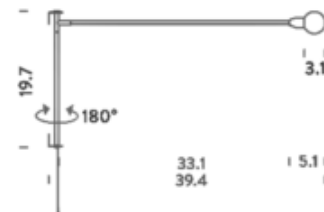

DESIGNER

Charlotte Perriand

BRAND

Nemo

DESCRIPTION

The Potence Pivotante Wall Lamp was inspired by the swinging booms of sailboats. The lamp's minimalist structure consists of a horizontal arm that rotates nearly 180 degrees. The fixture's simple, unadorned style allows it to blend effortlessly with a variety of decor styles. Dimmer switch located on cord.

Shown in: Black

SHADE COLOR	N/A
BODY FINISH	Black
WATTAGE	4W
DIMMER	Included
DIMENSIONS	39.4"W x 19.7"H
BULB NOT INCLUDED	
LAMP	1 x G40/Medium (E26)/4W/120V LED

SPEC #

NIL1170391

COMPANY

PROJECT

FIXTURE TYPE