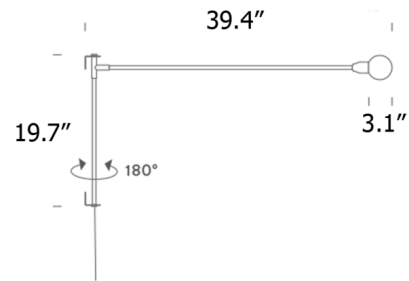

Description

The Potence Pivotante Mini Wall Lamp was inspired by the swinging booms of sailboats. The lamp's minimalist structure consists of a horizontal arm that rotates nearly 180 degrees. The fixture's simple, unadorned style allows it to blend effortlessly with a variety of decor styles. On/off switch located on cord.

Shown in black

Specifications

COLOR	N/A
BODY FINISH	Black
WATTAGE	4W
DIMMER	N/A
DIMENSIONS	3.14"W x 19.7"H x 39.4"D
BULB NOT INCLUDED	1 x JCD/G9/4W/120V LED
COUNTRY OF ORIGIN	Italy

CLICK TO VIEW PRODUCT

Notes: