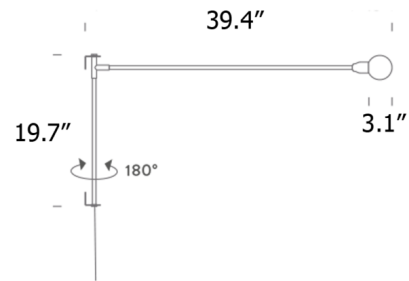

### Description

The Potence Pivotante Mini Wall Lamp was inspired by the swinging booms of sailboats. The lamp's minimalist structure consists of a horizontal arm that rotates nearly 180 degrees. The fixture's simple, unadorned style allows it to blend effortlessly with a variety of decor styles. On/off switch located on cord.

### Specifications

COLOR	N/A
BODY FINISH	Black
WATTAGE	4W
DIMMER	N/A
DIMENSIONS	3.14"W x 19.7"H x 39.4"D
BULB NOT INCLUDED	1 x JCD/G9/4W/120V LED
COUNTRY OF ORIGIN	Italy

CLICK TO VIEW PRODUCT

Notes: