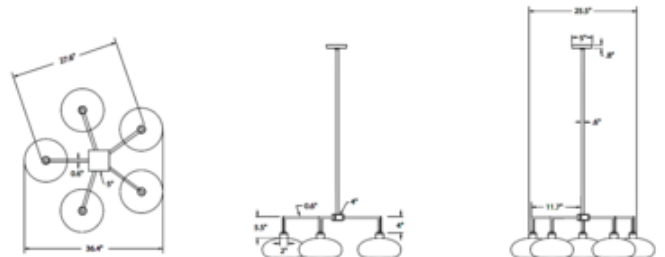

BRAND

Niche

DESCRIPTION

The Quill Aurora Chandelier contrasts straight lines and sharp angles with softly curving glass shades for a stunning contemporary aesthetic. The five-armed steel frame supports Niche's handcrafted Aurora shades, which feature a rounded shape with an upturned rim. Included downrods allow the overall height of the fixture to be suspended at different heights. Note: Fixture is 33 inch from bottom of glass to top canopy- additional rods are provided.

Shown in: Matte Black / Grey

SHADE COLOR	Grey
BODY FINISH	Matte Black
WATTAGE	20W
DIMMER	Low Voltage Electronic
DIMENSIONS	36.4"W x 11.5"H
BULB INCLUDED	
LAMP	5 x T10/Medium (E26)/4W/120V LED

Technical Information

LUMINOUS FLUX	800 lumens
LUMENS/WATT	200.00
LAMP COLOR	2200K
COLOR RENDERING	90 CRI

SPEC # NMR1170394

COMPANY	PROJECT	FIXTURE TYPE	APPROVED BY	DATE