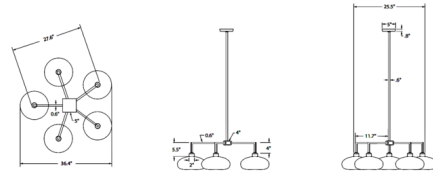

By Niche

Description

The Quill Aurora Chandelier contrasts straight lines and sharp angles with softly curving glass shades for a stunning contemporary aesthetic. The five-armed steel frame supports Niche's handcrafted Aurora shades, which feature a rounded shape with an upturned rim. Included downrods allow the overall height of the fixture to be suspended at different heights. Note: Fixture is 33 inch from bottom of glass to top canopy- additional rods are provided.

Shown in matte black / grey

Specifications

COLOR Grey
BODY FINISH Matte Black
WATTAGE 20W
DIMMER Low Voltage Electronic
DIMENSIONS 36.4\"W x 11.5\"H
BULB INCLUDED 5 x T10/Medium (E26)/4W/120V LED
COUNTRY OF ORIGIN United States