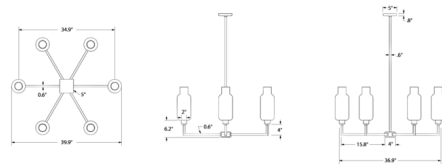

Lightology

lightology.com
866-954-4489
04-21-26

Project: _____

Company: _____

Location: _____ Fixture Type: _____

SPEC #: **NMR1170397**

Approved On: _____ Approved By: _____

Quill Pharos Chandelier By Niche

Description

The Quill Pharos Chandelier contrasts straight lines and sharp angles with softly curving glass shades for a stunning contemporary aesthetic. The six-armed steel frame supports Niche's handcrafted Pharos shades, which feature a cylindrical shape with a tapered end. Included downrods allow the overall height of the fixture to be suspended at different heights. Note: Fixture overall height is 40 inch from bottom of frame to top canopy- additional rods are provided.

Specifications

COLOR . . . . . Opaline
BODY FINISH . . . . . Brushed Nickel
WATTAGE 24W
DIMMER . . . . . Low Voltage Electronic
DIMENSIONS . . . . . 39.9"W x 18.2"H
BULB INCLUDED . . . . . 6 x T8/Medium (E26)/4W/120V LED
COUNTRY OF ORIGIN . . . . . United States

Technical Information

COLOR RENDERING . . . . . 90 CRI
LAMP COLOR 2200K
LUMENS/WATT 300.00
LUMINOUS FLUX . . . . . 1200 lumens

Notes:

Shown in brushed nickel / opaline

CLICK TO VIEW PRODUCT