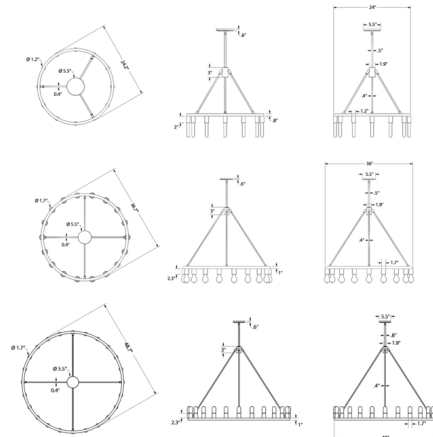

By Niche

Description

The Spark Chandelier celebrates minimalist design with its simple but elegant silhouette. The circular steel frame supports an array of exposed, vintage-style bulbs for an industrial-chic aesthetic. The chandelier may be installed with the lights directed up or down to create a variety of lighting effects. Note: The 24 inch diameter chandelier is available only in Architectural Bronze finish, and the 36 and 48 inch chandeliers are available only in Brushed Aluminum finish. Due to the weight of the fixture, the 48 inch chandelier requires additional ceiling support.

Shown in architectural bronze

Specifications

COLOR	N/A
BODY FINISH	Architectural Bronze
WATTAGE	24W
DIMMER	Low Voltage Electronic
DIMENSIONS	24"W x 36"H
BULB INCLUDED	12 x T10/Medium (E26)/2W/120V LED
COUNTRY OF ORIGIN	United States