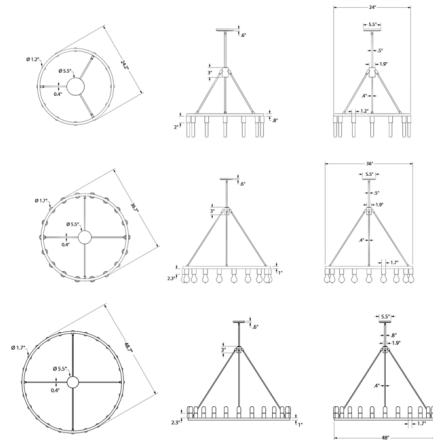

Shown in architectural bronze