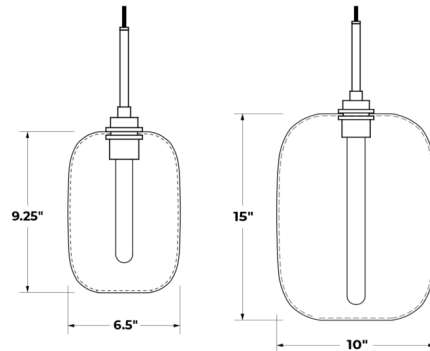

## Balon Optique Pendant By Niche

### Specifications

COLOR	Moss
BODY FINISH	Polished Nickel
WATTAGE	2W
DIMMER	Low Voltage Electronic
DIMENSIONS	6.5"W x 9.25"H
BULB INCLUDED	1 x T10/Medium (E26)/2W/120V LED
COUNTRY OF ORIGIN	United States