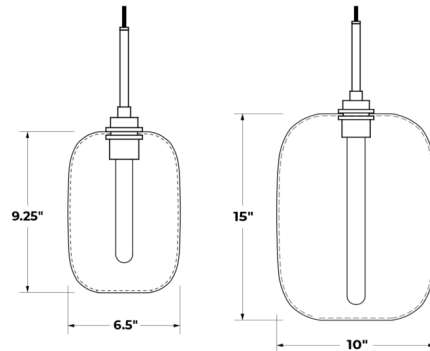

CLICK TO VIEW PRODUCT

Notes: