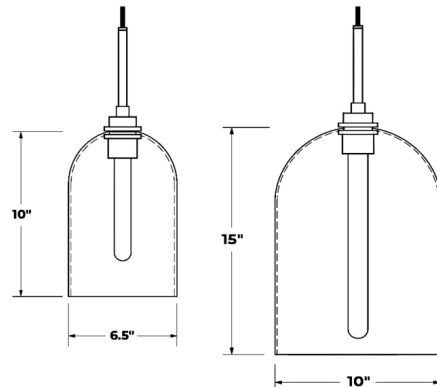

The Cloche Pendant brings a timeless beauty to your interior space. The industrial inspired socket pairs seamlessly with the curved, long dome shaped hand-blown glass, creating a warm, ambient glow that casts rich, inviting shadows throughout your room. Use alone or group together in varying size and colors to create your own unique look.

Specifications

COLOR	Opaline
BODY FINISH	Polished Nickel
WATTAGE	5.5W
DIMMER	Low Voltage Electronic
DIMENSIONS	6.5"W x 10"H
BULB INCLUDED	1 x T10/Medium (E26)/5.5W/120V LED
COUNTRY OF ORIGIN	United States

Technical Information

COLOR RENDERING	90 CRI
LAMP COLOR	2200K
LUMENS/WATT	29.09
LUMINOUS FLUX	160 lumens

Shown in polished nickel / opaline

CLICK TO VIEW PRODUCT

Notes: