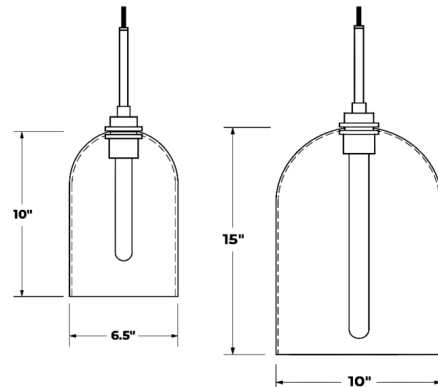

CLICK TO VIEW PRODUCT

Notes: