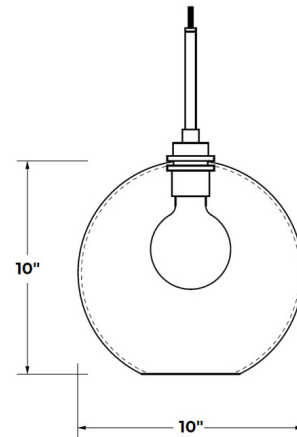

CLICK TO VIEW PRODUCT

Notes: