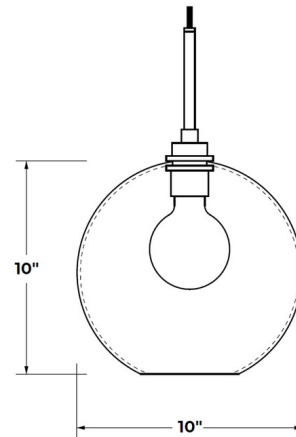

CLICK TO VIEW PRODUCT

Notes: